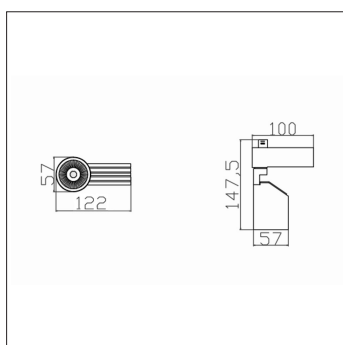

Biard LED 2 x 7W Track Light - Black

Product Specification

Brand	Biard LED
Wattage (w)	7W
Base	Single Circuit
Lifespan	30,000 hours
Lumens	460
Energy Rating	A
Colour	Natural or Cool White
CRI (Ra>)	>80
Power Factor	>0.9
Input Power	200-240VAC
Beam Angle	24°
Waterproof	IP20
Dimensions	122 x 57 x 147.5mm
Non Dimmable	Non-Dimmable
Weight	1.45kg
Certification	CE, RoHS, LVD & EMC

Product Features

- ✓ 2 pack of 7W LED lights
- ✓ Equivalent to 45W Halogen
- ✓ 24° Beam Angle
- ✓ IP20 Rated
- ✓ Long Life Span

Safety Information

- ✓ Use only at stated voltages.
- ✗ **DO NOT** look directly into LED.
- ✗ **DO NOT** spray with chemicals.
- ✓ If in doubt use a qualified electrician.
- ✗ **NEVER** expose electrical parts when switched on.
- ✗ **DO NOT** remove PIR (if fitted).
- ✗ **DO NOT** cover with flammable materials.
- ✓ Turn off power before fitting.